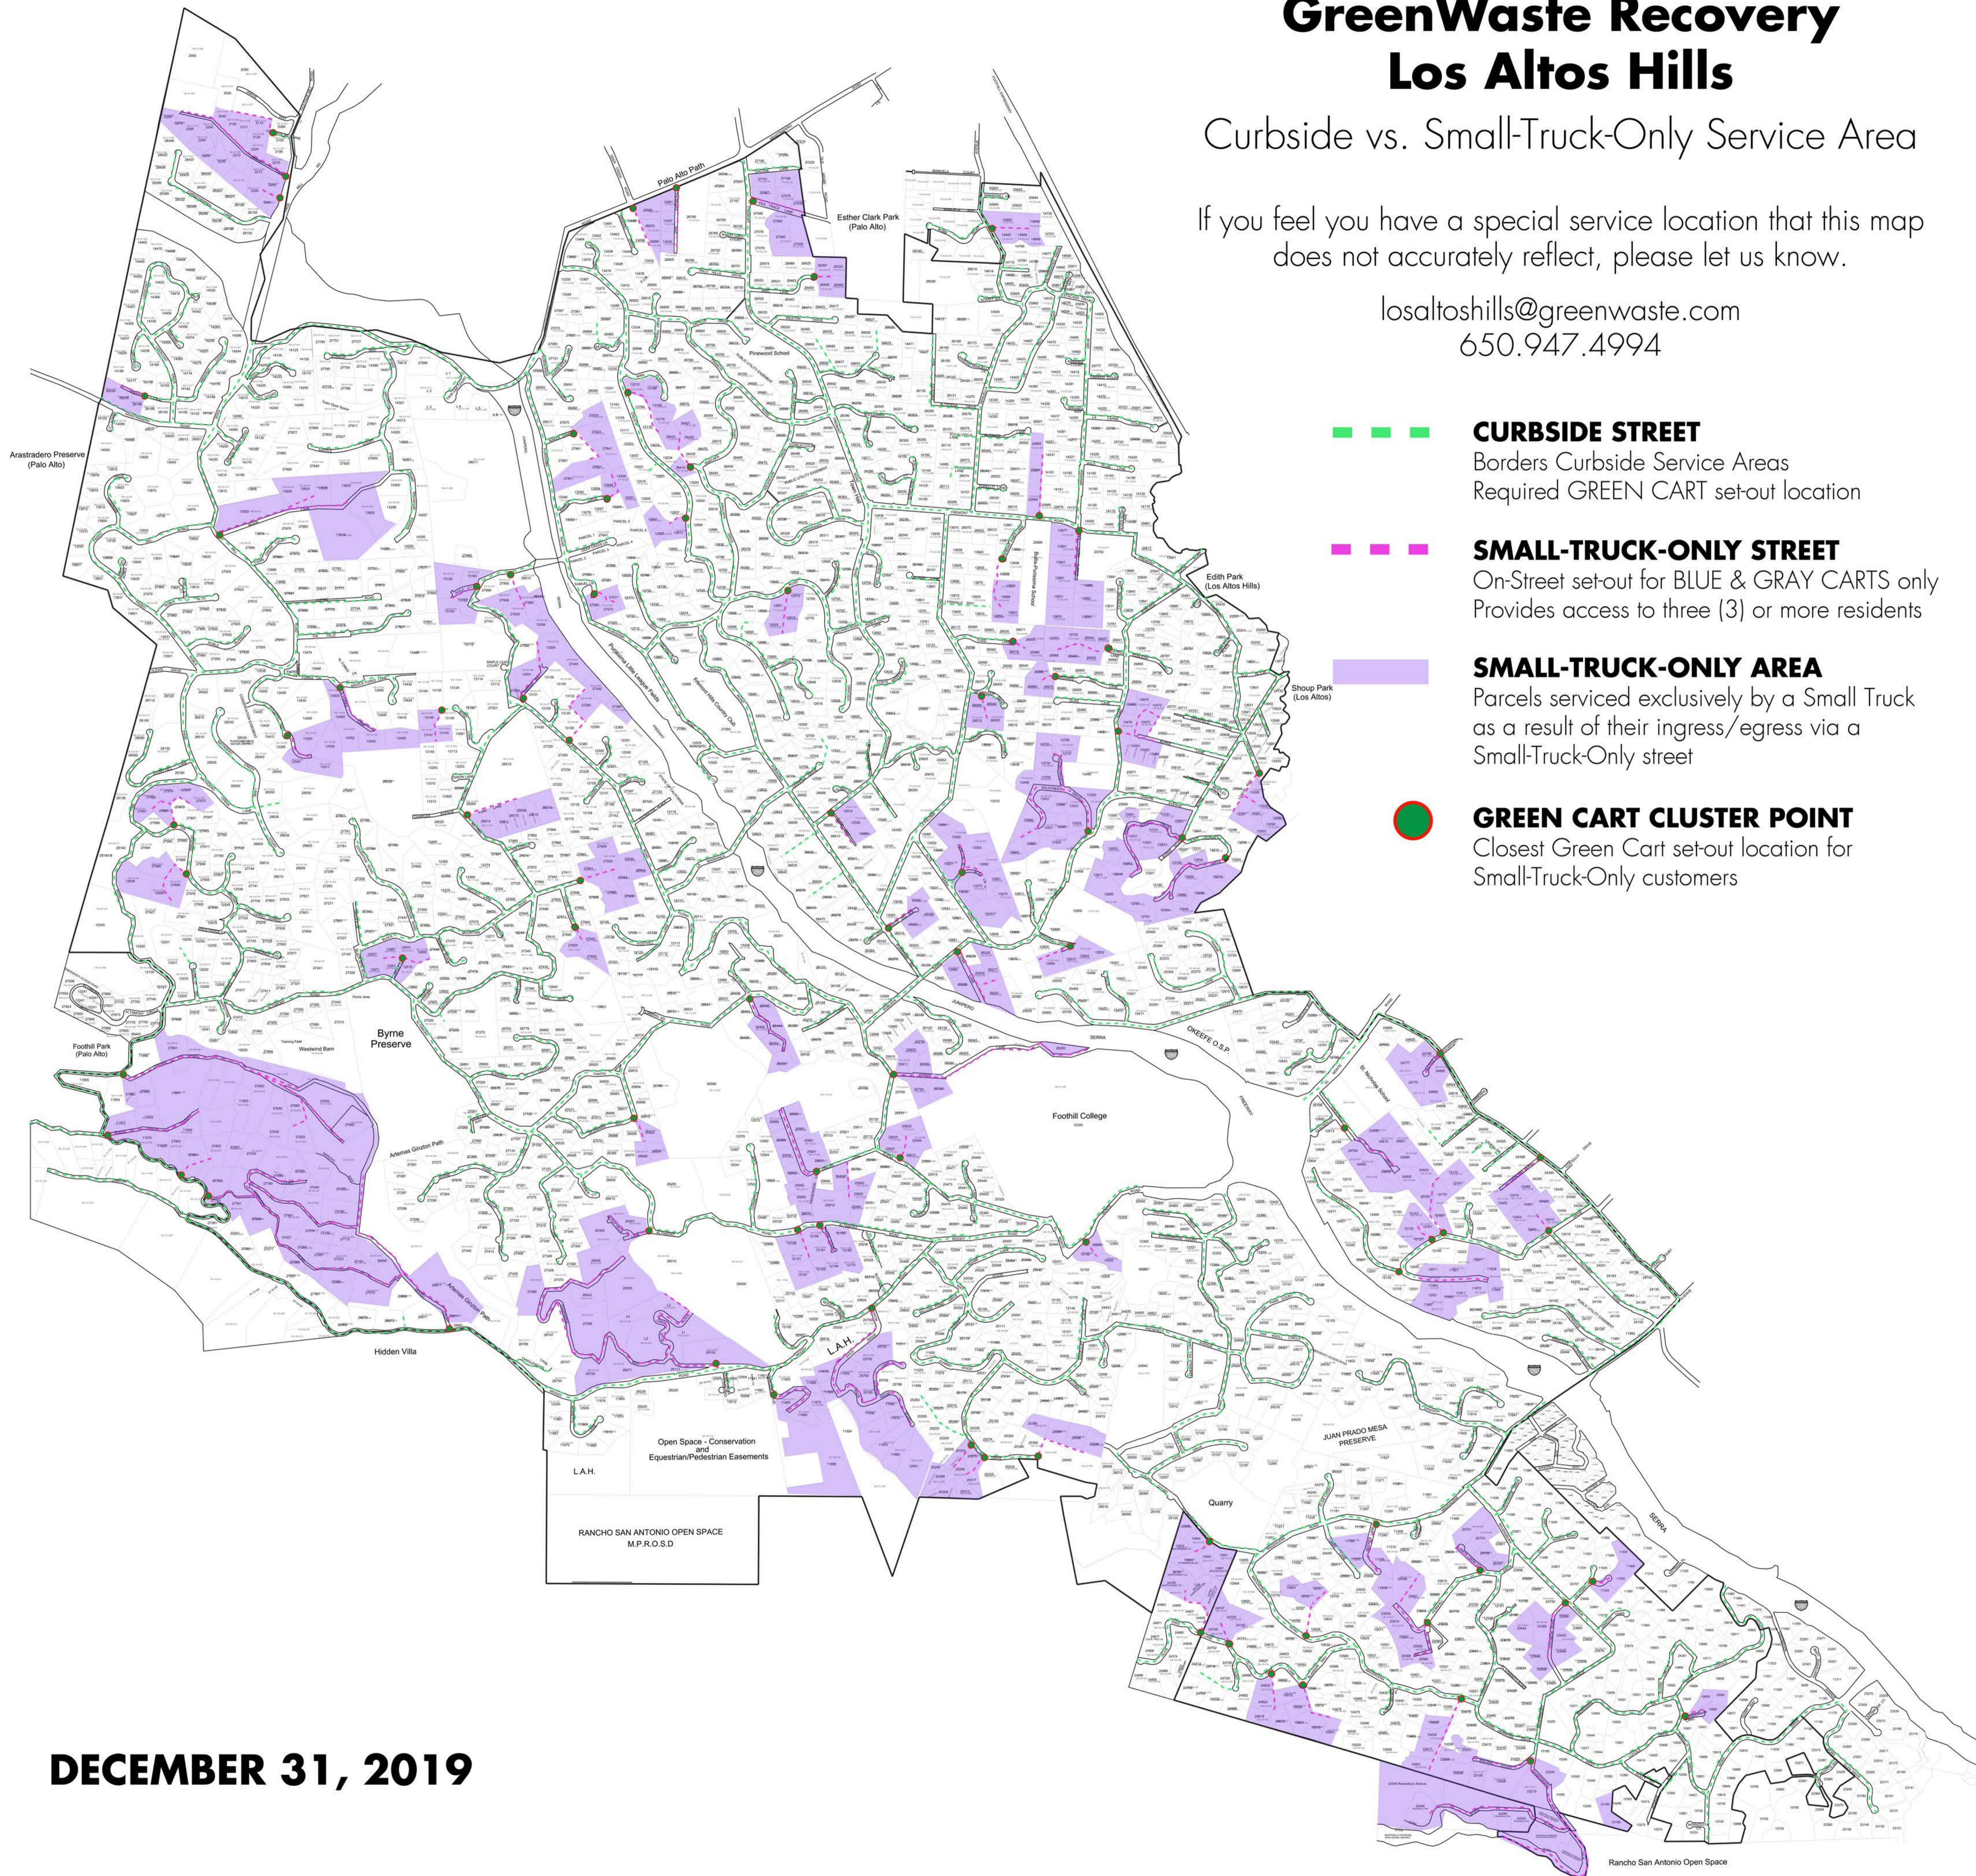

GreenWaste Recovery Los Altos Hills

Curbside vs. Small-Truck-Only Service Area

If you feel you have a special service location that this map does not accurately reflect, please let us know.

losaltoshills@greenwaste.com
650.947.4994

- CURBSIDE STREET**
Borders Curbside Service Areas
Required GREEN CART set-out location
- SMALL-TRUCK-ONLY STREET**
On-Street set-out for BLUE & GRAY CARTS only
Provides access to three (3) or more residents
- SMALL-TRUCK-ONLY AREA**
Parcels serviced exclusively by a Small Truck as a result of their ingress/egress via a Small-Truck-Only street
- GREEN CART CLUSTER POINT**
Closest Green Cart set-out location for Small-Truck-Only customers